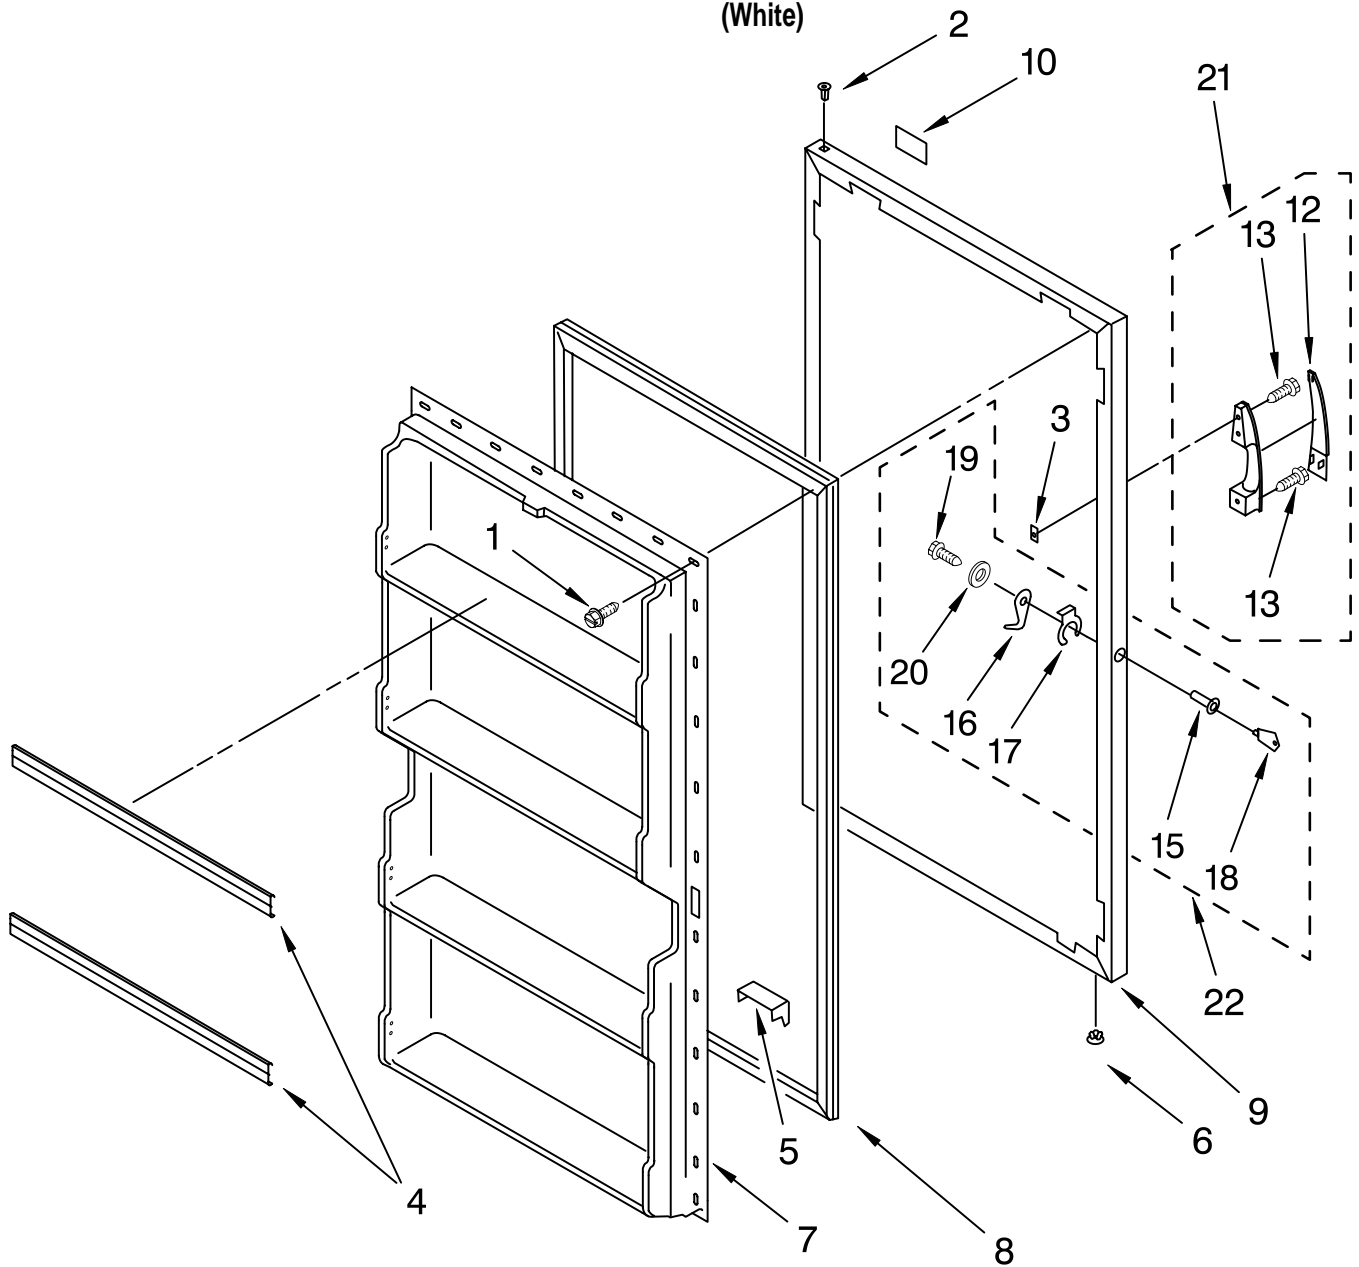

DOOR PARTS

For Model: EV120FXMQ03
(White)

Illus. No.	Part No.	DESCRIPTION
1	4357290	Screw
2	4390659	Hinge, Bushing
3	4390680	Anchor, Screw
4	4390606	Door Shelf Trim (4)
5	4356893	Foam Block
6	4356894	Vent Plug
7	4390694	Interior Door
8	4357136	Door Gasket

Illus. No.	Part No.	DESCRIPTION
9	4390679	Exterior Door
10	4390670	Nameplate
12	4390668	Insert, Handle
13	4390669	Screw
15	4356839	Lock, Body
16	4357224	Lock, Bolt
17	4356842	Spring Clip
18	4356840	Key
19	4356843	Screw

Illus. No.	Part No.	DESCRIPTION
20	4356992	Washer
21	4390667	Handle Assembly (Includes Items 12 & 13)
22	4357145	Lock Assembly (Includes Items 15, 16, 17, 18, 19 & 20)

FOR ORDERING INFORMATION REFER TO PARTS PRICE LIST